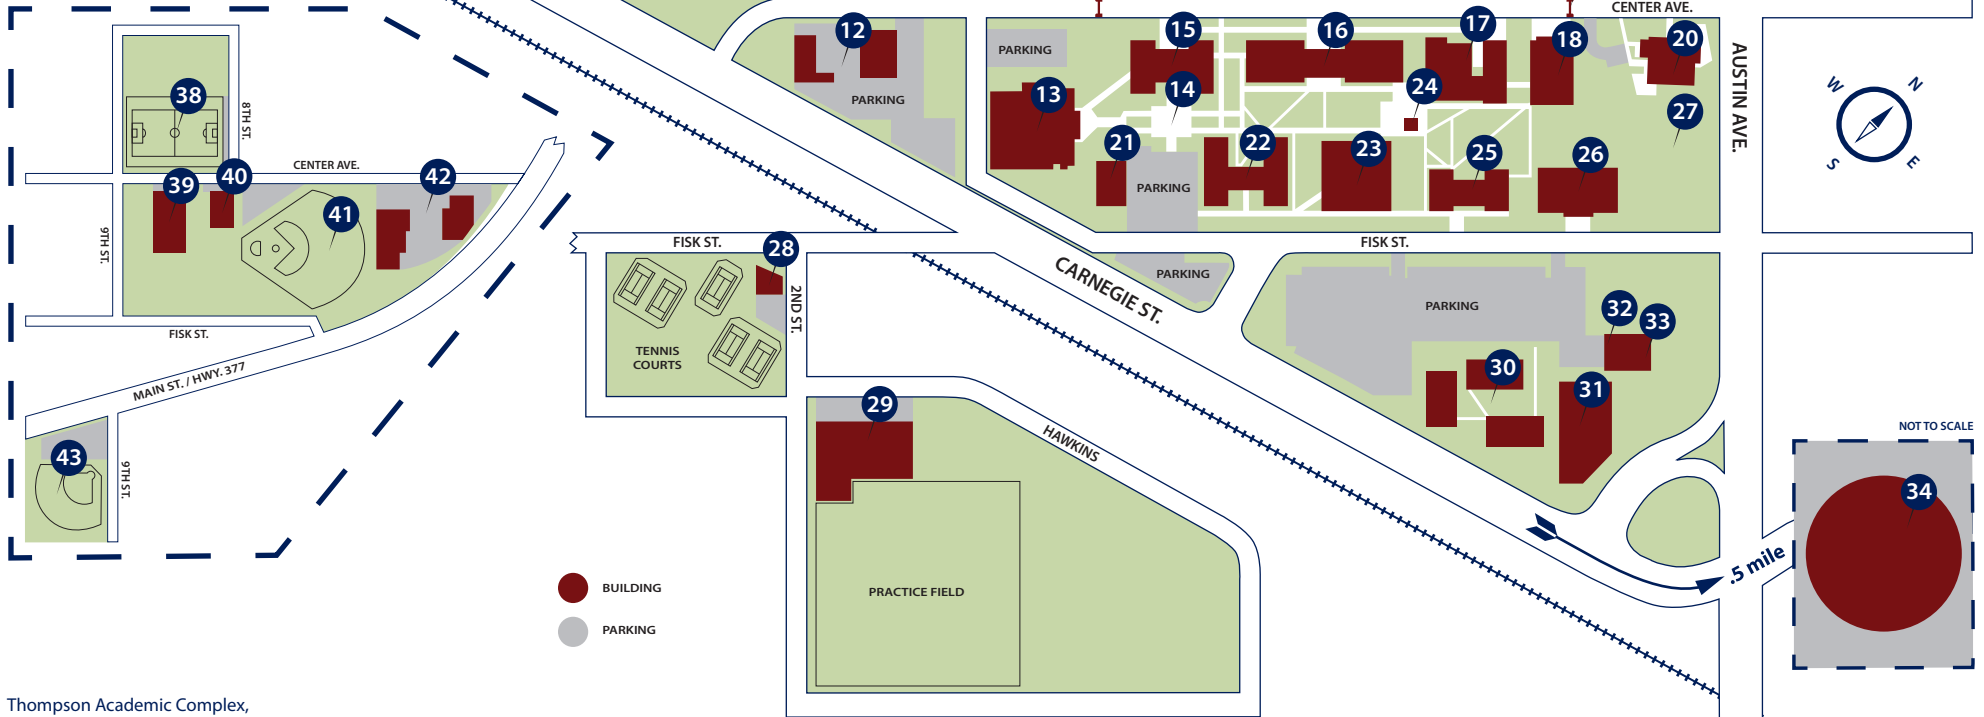

HOWARD PAYNE
UNIVERSITY
CAMPUS
MAP

NOT TO SCALE

Thompson Academic Complex, Weidner Developmental Center and School of Nursing	1
English Building	2
HPU Theatre	3
Facilities Administrative Offices	4
Facilities/Grounds/Maintenance Shops	5
Smith Bell Student Duplexes	6
The Hub at the Quinn House – Davis-Thompson Baptist Student Ministry	7
Veda Hodge Hall (Women's Residence Hall)	8
J. Howard Hodge Memorial Bell Towers	9
Davidson Music Complex	10
Walker House (President's Home)	11
Doakie Day Art Center and Annex	12
Mabee University Center	13
Muse Plaza and Mall	14
Jennings Hall (Men's Residence Hall)	15

Winebrenner Memorial Hall of Science	16
Paul and Jane Meyer Faith and Life Leadership Center with Grace Chapel and the Richard and Wanda Jackson Conference Room	17
L.J. Mims Auditorium	18
Wilson Gate and Walkway	19
Newbury Family Welcome Center (Office of Admissions) ...	20
Office of Advancement	21
Thomas Taylor Hall (Men's Residence Hall)	22
Elliston-Cassle Wellness Center	23
Old Main Tower and Plaza	24
Packer Administration Building	25
Walker Memorial Library	26
Old Main Park	27
Lynn and Mary Scott Nabers Tennis Center	28

Mamie D. McCullough Athletic Center	29
Newbury Place (Student Apartments)	30
Outdoor Recreation Complex	31
HPU DPS Office	32
Physical Plant	33
Brownwood Coliseum	34
Bettie and Robert Girling Center for Social Justice	35
Douglas MacArthur Academy of Freedom	36
Guy D. Newman Hall of American Ideals	37
Citizens National Bank Soccer Field	38
Soccer Fieldhouse	39
Baseball Clubhouse	40
Don Shepard Park (HPU Baseball)	41
Higginbotham Buildings	42
Lady Jackets Softball Park (HPU Softball)	43